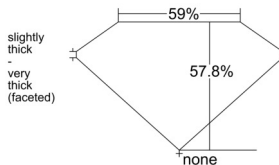

GIA®

FACSIMILE

GIA REPORT 7521921997

Verify this report at GIA.edu

GIA NATURAL DIAMOND DOSSIER®

July 26, 2025
GIA Report Number 7521921997
Shape and Cutting Style ..... Heart Brilliant
Measurements ..... 5.40 x 6.19 x 3.58 mm

GRADING RESULTS

Carat Weight ..... 0.70 carat
Color Grade I
Clarity Grade VS2

ADDITIONAL GRADING INFORMATION

Polish ..... Excellent
Symmetry ..... Excellent
Fluorescence ..... None
Clarity Characteristics ..... Feather
Inscription(s): GIA 7521921997

PROPORTIONS

Profile not to actual proportions

GRADING SCALES

GIA COLOR SCALE		GIA CLARITY SCALE			
COLORLESS	D	VERY VERY SLIGHTLY INCLUDED	FLAWLESS		
	E		INTERNALLY FLAWLESS		
	F	VERY SLIGHTLY INCLUDED	VVS₁		
	G		VVS₂		
	H		VS₁		
	NEAR COLORLESS	I	SLIGHTLY INCLUDED	VS₂	
		J		SI₁	
		FAINT	K	INCLUDED	SI₂
			L		I₁
			M		I₂
VERT LIGHT	N	INCLUDED	I₃		
	O				
	P				
	Q				
	R				
LIGHT	S				
	T				
	U				
	V				
	W				
	X				
Y					
Z